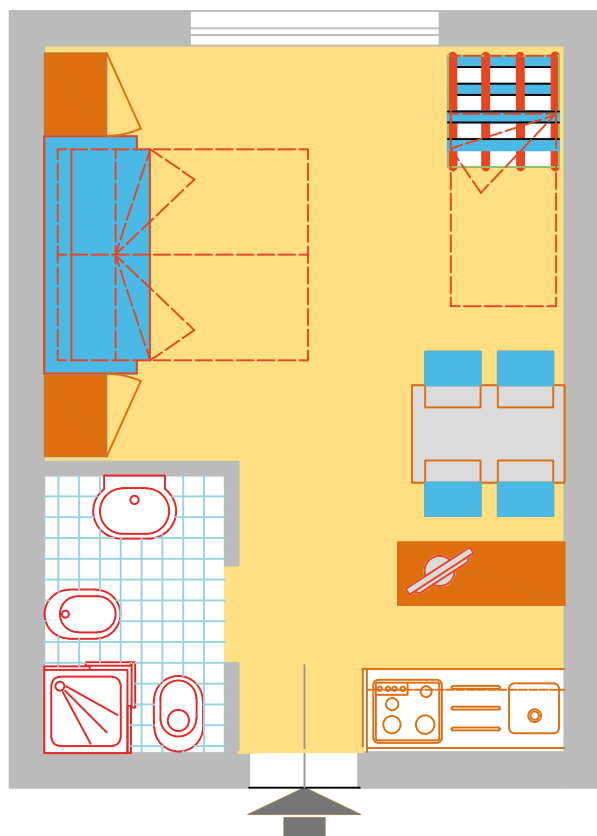

# RK

## Residence Kristall

MARILLEVA 900 - MEZZANA (TN)

MONOLOCALE 2/3 Pax